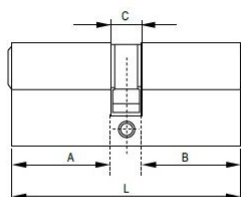

PRODUCT SHEET

Description:

Profile Cylinder, SS-Look, 95mm (35+10+50mm) FAB Key Way, W/3 SISO Metal Keys, W/Screw

Item number:

14.60.128-0

Units	Box	Carton	HS Code	Barcode
Pcs.	10	100	8301600090	 5704866051415

SISO A/S
Mileparken 11
DK-2740 Skovlunde
Denmark
VAT: DK 24786013

Phone +45 45 830 900
www.siso.dk
siso@siso.dk

Danske Bank
Nytorv Branch
Copenhagen
SWIFT: DABADKKK

Account no.
4180 3112 112936
IBAN Account
DK7230003112112936